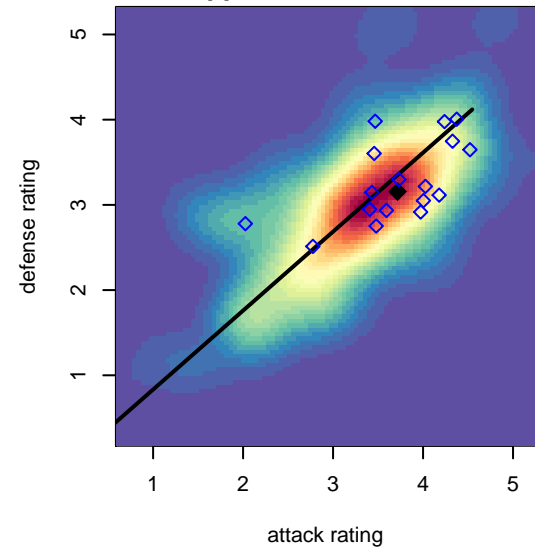

West Coast FC B98

Mission Viejo, CAS
 B98 total strength=1791
 attack=41.11 defense=23.48
 fall league = SCDL FI1 U19
 notes= Gould 2016

alt names used:
 WEST COAST FC GOULD (CAS)
 West Coast FC B98 Gould
 WEST COAST FC GOULD (CAS)

Venues played:
 2016 SCDL FI1 U19
 2016 Carlsbad Nov Nights College Showcase E
 2016 NV Players Showcase U-19 Tropicana U'

West Coast FC B98
 Dots are actual minus expected GF (blue circles) and GA (red triangles).
 Blue line is smoothed change in attack strength. Red is smoothed change in defense strength.

**attack and defense variance (black dot)
relative to other teams
and top 10 in region**

**attack and defense rating
relative to others at age
and all opponents in last 13 months**

**attack and defense rating
relative to others at age
and all opponents in last 13 months**

Performance relative to 13 month average

Performance relative to 13 month average

Distribution of opponents
 Red = Lose zone, Blue = Win zone, Green = Even
 Black line separates win/lose zones

lot. A=Neither has attack advantage, B=Opponent has both attack and defense advantage, C=Opponent has both attack and defense disadvantage, D=Both have