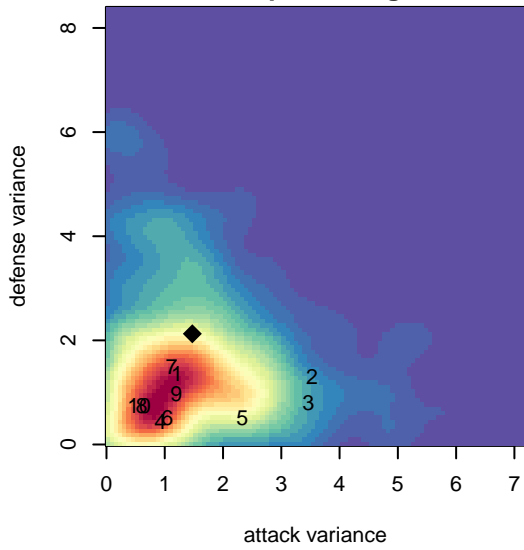

West Coast FC B98

Mission Viejo, CAS
 B98 total strength=1791
 attack=41.11 defense=23.48
 fall league = SCDL FI1 U19
 notes= Gould 2016

alt names used:
 WEST COAST FC GOULD (CAS)
 West Coast FC B98 Gould
 WEST COAST FC GOULD (CAS)

Venues played:
 2016 SCDL FI1 U19
 2016 Carlsbad Nov Nights College Showcase E
 2016 NV Players Showcase U-19 Tropicana U'

West Coast FC B98
 Dots are actual minus expected GF (blue circles) and GA (red triangles).
 Blue line is smoothed change in attack strength. Red is smoothed change in defense strength.

**attack and defense variance (black dot)
relative to other teams
and top 10 in region**

**attack and defense rating
relative to others at age
and all opponents in last 13 months**

**attack and defense rating
relative to others at age
and all opponents in last 13 months**

Performance relative to 13 month average

Performance relative to 13 month average

Distribution of opponents
 Red = Lose zone, Blue = Win zone, Green = Even
 Black line separates win/lose zones

lot. A=Neither has attack advantage, B=Opponent has both attack and defense advantage, C=Opponent has both attack and defense disadvantage, D=Both have