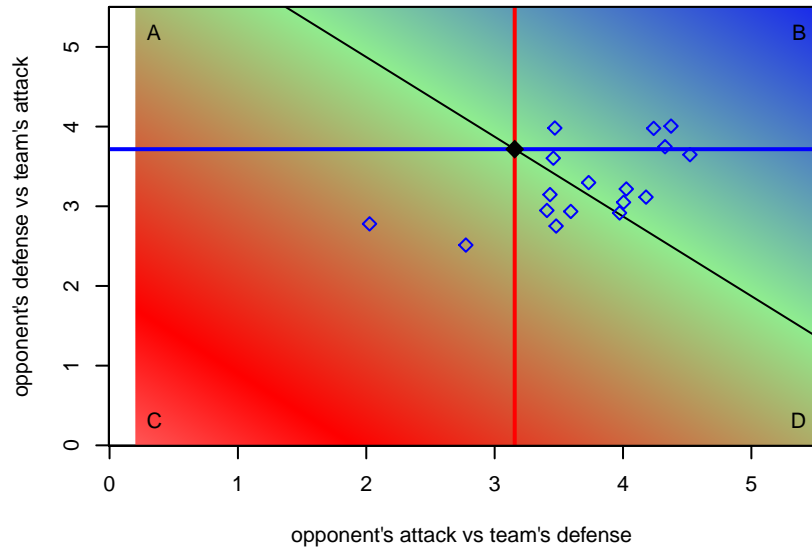

Venues played:
 2016 SCDL FI1 U19
 2016 Carlsbad Nov Nights College Showcase E
 2016 NV Players Showcase U-19 Tropicana U'

West Coast FC B98
 Dots are actual minus expected GF (blue circles) and GA (red triangles).
 Blue line is smoothed change in attack strength. Red is smoothed change in defense strength.

**attack and defense variance (black dot)
relative to other teams
and top 10 in region**

**attack and defense rating
relative to others at age
and all opponents in last 13 months**

**attack and defense rating
relative to others at age
and all opponents in last 13 months**

Performance relative to 13 month average

Performance relative to 13 month average

Distribution of opponents
 Red = Lose zone, Blue = Win zone, Green = Even
 Black line separates win/lose zones

lot. A=Neither has attack advantage, B=Opponent has both attack and defense advantage, C=Opponent has both attack and defense disadvantage, D=Both have