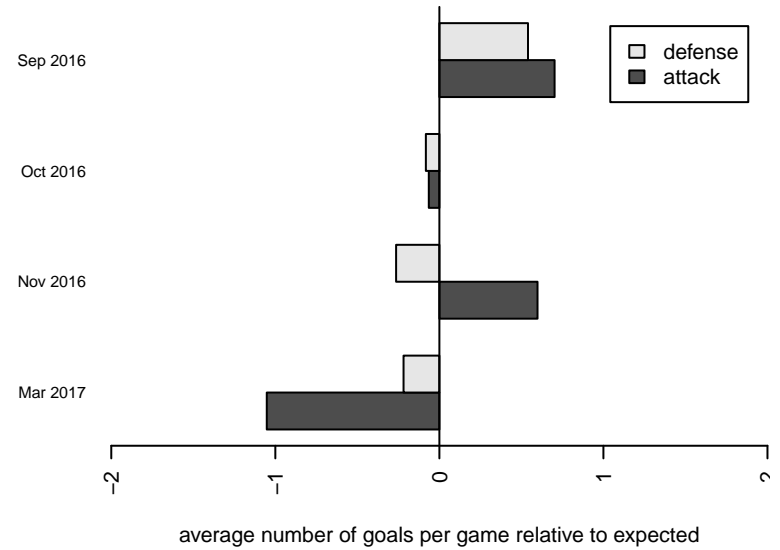

West Coast FC B98

Mission Viejo, CAS
 B98 total strength=1791
 attack=41.11 defense=23.48
 fall league = SCDL FI1 U19
 notes= Gould 2016

alt names used:
 WEST COAST FC GOULD (CAS)
 West Coast FC B98 Gould
 WEST COAST FC GOULD (CAS)

Venues played:
 2016 SCDL FI1 U19
 2016 Carlsbad Nov Nights College Showcase E
 2016 NV Players Showcase U-19 Tropicana U'

West Coast FC B98
 Dots are actual minus expected GF (blue circles) and GA (red triangles).
 Blue line is smoothed change in attack strength. Red is smoothed change in defense strength.

**attack and defense variance (black dot)
relative to other teams
and top 10 in region**

**attack and defense rating
relative to others at age
and all opponents in last 13 months**

**attack and defense rating
relative to others at age
and all opponents in last 13 months**

Performance relative to 13 month average

Performance relative to 13 month average

Distribution of opponents
 Red = Lose zone, Blue = Win zone, Green = Even
 Black line separates win/lose zones

lot. A=Neither has attack advantage, B=Opponent has both attack and defense advantage, C=Opponent has both attack and defense disadvantage, D=Both have