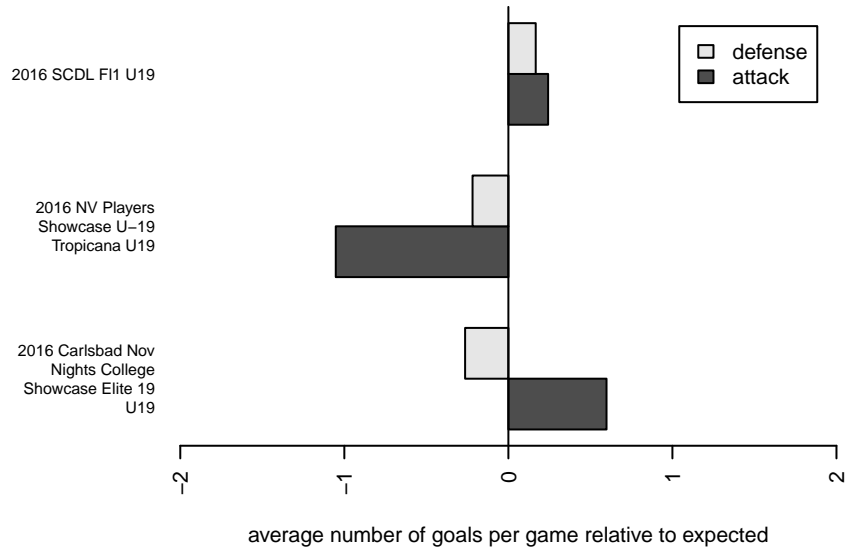

West Coast FC B98

Mission Viejo, CAS
 B98 total strength=1791
 attack=41.11 defense=23.48
 fall league = SCDL FI1 U19
 notes= Gould 2016

alt names used:
 WEST COAST FC GOULD (CAS)
 West Coast FC B98 Gould
 WEST COAST FC GOULD (CAS)

Venues played:
 2016 SCDL FI1 U19
 2016 Carlsbad Nov Nights College Showcase E
 2016 NV Players Showcase U-19 Tropicana U'

West Coast FC B98
 Dots are actual minus expected GF (blue circles) and GA (red triangles).
 Blue line is smoothed change in attack strength. Red is smoothed change in defense strength.

**attack and defense variance (black dot)
relative to other teams
and top 10 in region**

**attack and defense rating
relative to others at age
and all opponents in last 13 months**

**attack and defense rating
relative to others at age
and all opponents in last 13 months**

Performance relative to 13 month average

Performance relative to 13 month average

Distribution of opponents
 Red = Lose zone, Blue = Win zone, Green = Even
 Black line separates win/lose zones

lot. A=Neither has attack advantage, B=Opponent has both attack and defense advantage, C=Opponent has both attack and defense disadvantage, D=Both have